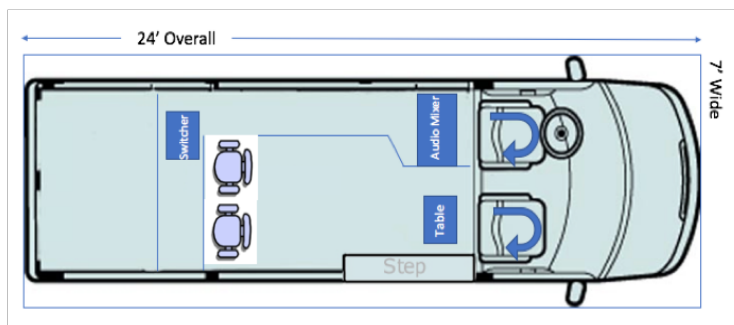

Metrovision Ku-2 Sprinter Uplink

Cameras:

Wired for up to 4 HD ENG Cameras

Production Equipment:

1x Panasonic AVHS300G HD Switcher
1x Leitch HDSDI 32x32 Video Router
1x Leitch 32x16 Analog Video Router
1x Leitch 32x8 Transmission Control Panel
1x Leitch ABA2XY Remote Control Panel
1x Leitch ABA1XY Remote Control Panel
2x AJA FS1 Frame Synchronizers
1x DPS 575 Frame Synchronizers
1x Leitch VTM 4001 Multiformat Monitor
Scope/Rasterizer
1x Zandar Predator Multiviewer (8x1)
1x Evertz 5600MSC Master Time Code
Generator w/GPS
2x Marshall 10" LCD HD/SD Monitors
4x TVLogic 7" LCD HD/SD Monitors
4x Marshall 4" LCD HD/SDI VTR Monitors
8x Marshall 1.8" LCD Confidence Monitors
1x 32" LCD Monitor w/Multiview
1x 17" LCD Engineering Monitor
1x 7" Wohler LCD HD/SD TX Monitor

Recording & Playback:

1x Sony HDW-M2000 HDCAM VTR
2x Sony HVR-1500 HDV/DV Cam VTR

Audio:

1x Mackie 1604 VLZ-3 Pro Audio Console
3x Studio Technologies 742 Path Mixers
1x Wohler ARS-42E 10 Ch. Switchable Audio Router
1x Leitch 32x32 AES Audio Router
1x Leitch 32x32 Analog Audio Router
1x Wohler AMP1-S8MDA AES Monitor
2x Crown D75 Amplifiers w/ Bose Speaker System
1x Marshall ARDM-1B AES Audio Monitor
2x Wohler AMP1A-LP10S Audio Monitors

Communications:

1x RTS MCE-325 4 Ch. PL User Station
2x RTS PS20 Power Supply (4 Wet Channels)
3x RTS WMS-300 Intercom Stations
1x RTS 4010 IFB Matrix
2x Telos Links
1x JK Innkeeper 4 Digital Hybrid
1x JK Innkeeper 2 Digital Hybrid
4x Tellular SX5T GSM Phones
1x Tellular SX7T GSM/HSDPA w/Wireless LAN

RF Transmitting System:

Sat-Lite "Peloris" 1.8 Meter Ku Antenna
Integrated "Saddle Bag" Amplifier Platform
*4 Port Feed Non-Restricted Feed
*360 Degree Rotating Mount
2x MCL MT-3400 400w TWTA Amplifiers
2x Adtech EN81 Encoders, MPEG2/MPEG4
2x Miteq 9956 Ku Band Upconverters
2x Miteq Analog Modulator
1x Avcom Digital Spectrum Analyzer
2x Adtech RD-60 Receivers - MPEG2/MPEG4
1x King Controls Tracking DSS Antenna

**NOTE: Wired for 4 path operation

Truck Physical Specs:

2008 Dodge Sprinter Van
Length: 24'
Height: 11' 6" Antenna Stowed
Width: 7'
Interior Headroom - 6 feet
Weight: 11,000lbs (GVW)
NY Plate No. **NYP-5519**
Front Seats Swivel for 4 Person Operations
Removable Producers Table

On Board Generator:

12KW Onan "Quiet Diesel" Generator
20 Gallon Fuel Capacity

Ku-2 Power Requirements:

120v, 100a Single Phase
1x 50A Connector
Hubbell Marine Type Connectors
100' CamLock Cable w/ Camlock Adaptor