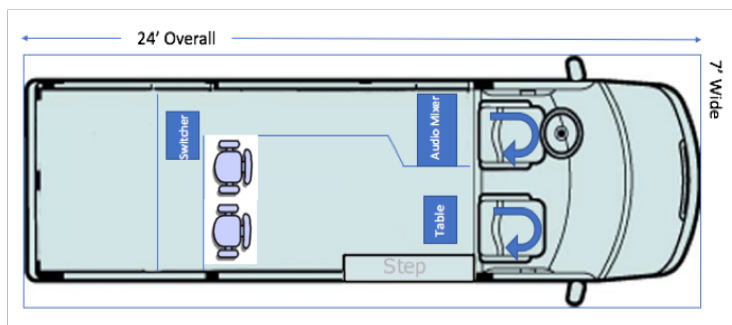

Metrovision Ku-4 Sprinter Uplink

Cameras:

Wired for up to 4 HD ENG Cameras

Production Equipment:

1x Panasonic AVHS300G HD Switcher
1x Leitch HDSDI 32x32 Video Router
1x Leitch 32x16 Analog Video Router
1x Leitch 32x8 Transmission Control Panel
1x Leitch ABA2XY Remote Control Panel
1x Leitch ABA1XY Remote Control Panel
2x AJA FS1 Frame Synchronizers
1x DPS 575 Frame Synchronizers
1x Leitch VTM 4001 Multiformat Monitor
Scope/Rasterizer
1x Zandar Predator Multiviewer (8x1)
1x Evertz 5600MSC Master Time Code
Generator w/GPS
2x Marshall 10" LCD HD/SD Monitors
4x TVLogic 7" LCD HD/SD Monitors
4x Marshall 4" LCD HD/SDI VTR Monitors
8x Marshall 1.8" LCD Confidence Monitors
1x 32" LCD Monitor w/Multiview
1x 17" LCD Engineering Monitor
1x 7" Wohler LCD HD/SD TX Monitor

Recording & Playback:

1x Sony HDW-M2000 HDCAM VTR\
2x Sony HVR-1500 HDV/DV Cam VTR

Audio:

1x Mackie 1604 VLZ-3 Pro Audio Console
3x Studio Technologies 742 Path Mixers
1x Wohler ARS-42E 10 Ch. Switchable Audio Router
1x Leitch 32x32 AES Audio Router
1x Leitch 32x32 Analog Audio Router
1x Wohler AMP1-S8MDA AES Monitor
2x Crown D75 Amplifiers w/ Bose Speaker System
1x Marshall ARDM-1B AES Audio Monitor
2x Wohler AMP1A-LP10S Audio Monitors

Communications:

1x RTS MCE-325 4 Ch. PL User Station
2x RTS PS20 Power Supply (4 Wet Channels)
3x RTS WMS-300 Intercom Stations
1x RTS 4010 IFB Matrix
2x Telos Links
1x JK Innkeeper 4 Digital Hybrid
1x JK Innkeeper 2 Digital Hybrid
4x Tellular SX5T GSM Phones
1x Tellular SX7T GSM/HSDPA w/Wireless LAN

RF Transmitting System:

Sat-Lite "Peloris" 1.8 Meter Ku Antenna
Integrated "Saddle Bag" Amplifier Platform
*4 Port Feed Non-Restricted Feed
*360 Degree Rotating Mount
2x MCL MT-3400 400w TWTA Amplifiers
2x Adtech EN81 Encoders, MPEG2/MPEG4
2x Miteq 9956 Ku Band Upconverters
2x Miteq Analog Modulator
1x Avcom Digital Spectrum Analyzer
2x Adtech RD-60 Receivers - MPEG2/MPEG4
1x King Controls Tracking DSS Antenna

**NOTE: Wired for 4 path operation

Truck Physical Specs:

2008 Dodge Sprinter Van
Length: 24'
Height: 11' 6" Antenna Stowed
Width: 7'
Interior Headroom - 6 feet
Weight: 11,000lbs (GVW)
NY Plate No. **NYP-5608**
Front Seats Swivel for 4 Person Operations
Removable Producers Table

On Board Generator:

12KW Onan "Quiet Diesel" Generator
20 Gallon Fuel Capacity

Ku-4 Power Requirements:

120v, 100a Single Phase
1x 50A Connector
Hubbell Marine Type Connectors
100' CamLock Cable w/ Camlock Adaptor