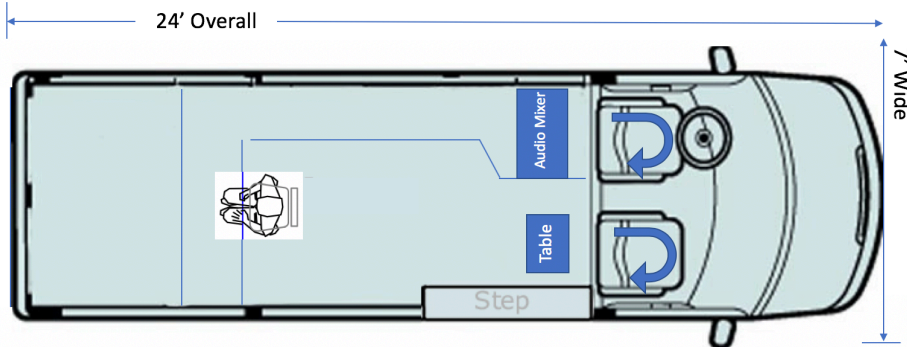

Ku-4 Sprinter Uplink

Cameras:

Wired for up to 4 HD ENG Cameras

Production Equipment:

1x Leitch HDSDI 32x32 Video Router
 1x Leitch 32x16 Analog Video Router
 1x Leitch 32x8 Transmission Control Panel
 1x Leitch ABA2XY Remote Control Panel
 1x Leitch ABA1XY Remote Control Panel
 2x AJA FS1 Frame Synchronizers
 1x DPS 575 Frame Synchronizers
 1x Leitch VTM 4001 Multiformat Monitor
 Scope/Rasterizer
 1x Zandar Predator Multiviewer (8x1)
 1x Evertz 5600MSC Master Time Code
 Generator w/GPS
 2x Marshall 10" LCD HD/SD Monitors
 4x TVLogic 7" LCD HD/SD Monitors
 4x Marshall 4" LCD HD/SDI VTR Monitors
 8x Marshall 1.8" LCD Confidence Monitors
 1x 32" LCD Monitor w/Multiview
 1x 17" LCD Engineering Monitor
 1x 7" Wohler LCD HD/SD TX Monitor

Truck Physical Specs:

2008 Dodge Sprinter Van
 Length: 24'
 Height: 11' 6" Antenna Stowed
 Width: 7'
 Interior Headroom - 6 feet
 Weight: 11,000lbs (GVW)
 NY Plate No. **NYP-5608**
 Front Seats Swivel for 4 Person Operations
 Removable Producers Table

On Board Generator:

12KW Onan "Quiet Diesel" Generator
 20 Gallon Fuel Capacity

Ku-4 Power Requirements:

120v, 100a Single Phase
 1x 50A Connector
 Hubbell Marine Type Connectors
 100' CamLock Cable w/ Camlock Adaptor